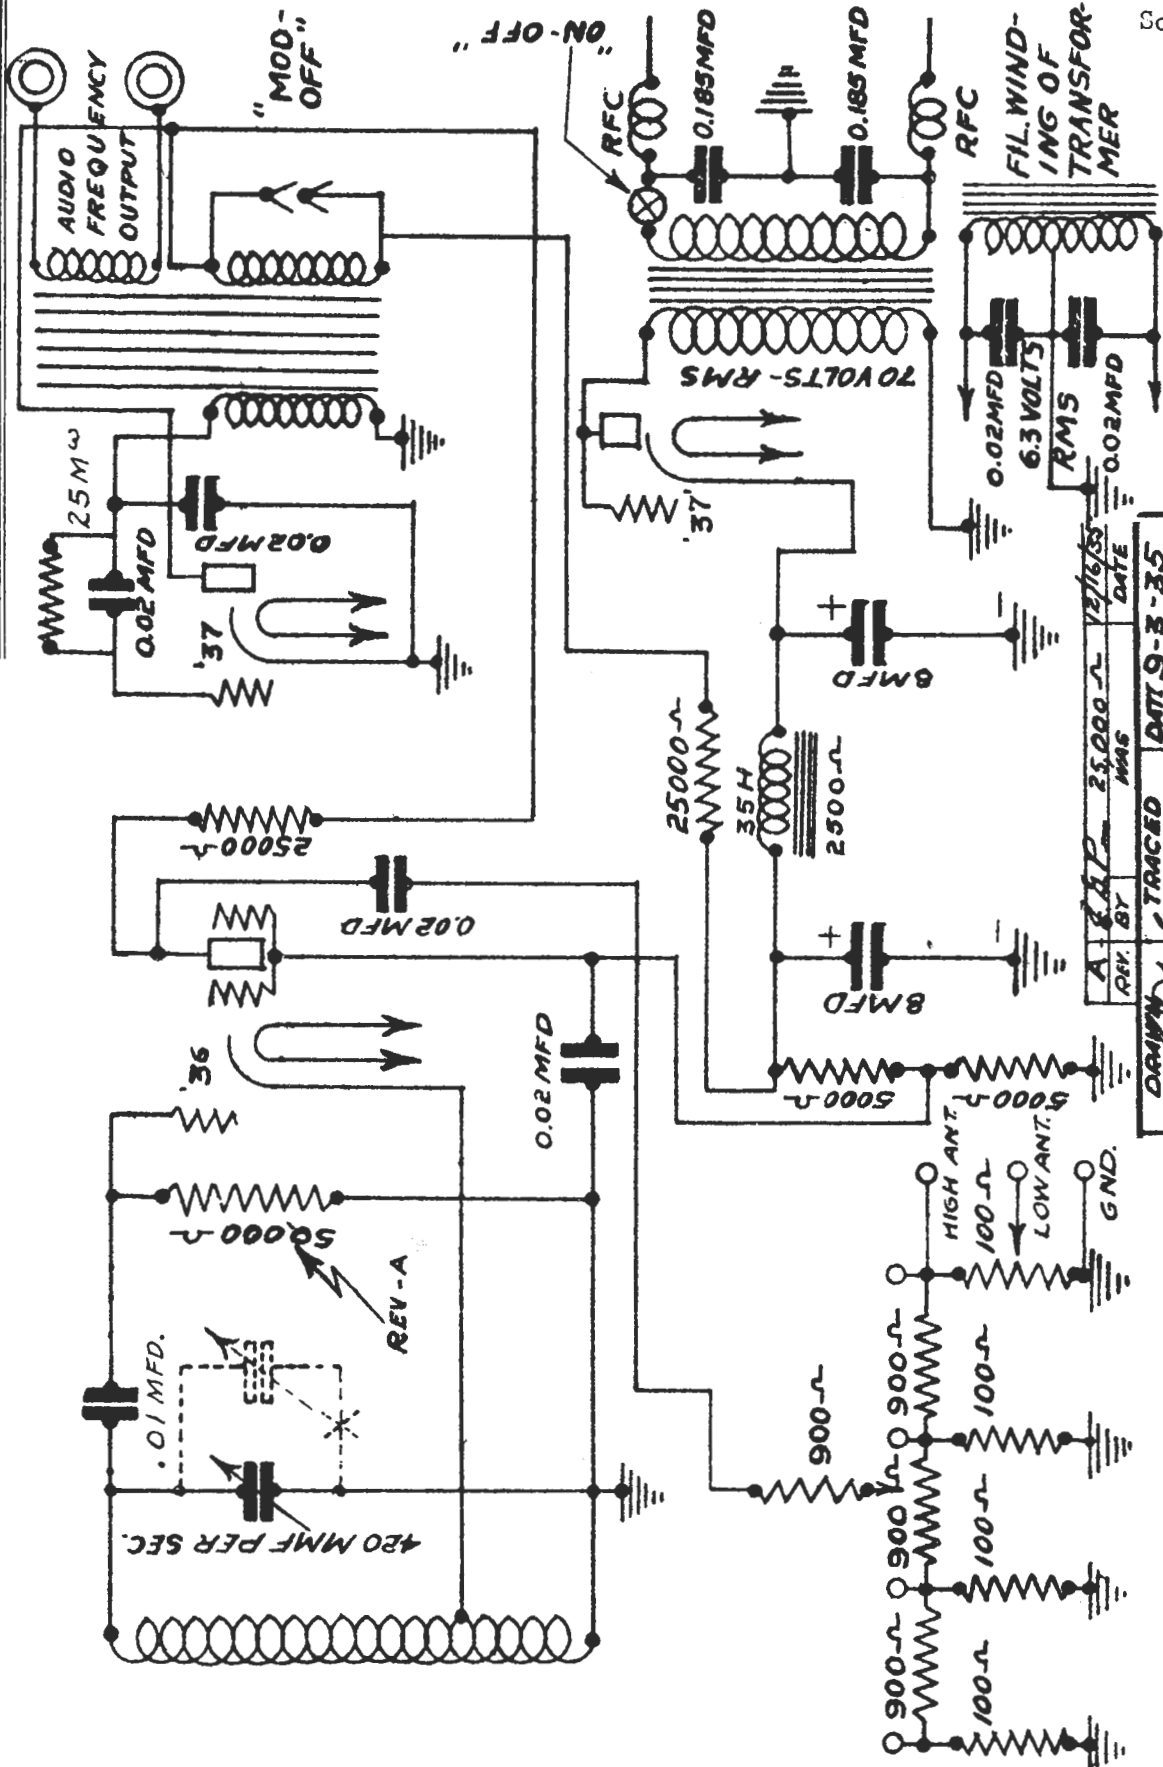

SUPREME INSTRUMENTS CORP.

MODEL 189
Signal Gen
Schematic

REV. BY	A. B. P.	DATE	12/16/35
TRACED	DATE 9-3-35		
CHECKED	NO. 1012-A		
APPROVED	[Signature]		

www.StevenJohnson.com

**Antique Technolgy, Tube Radios and Test Equipment
Vintage Schematics, and Publications**